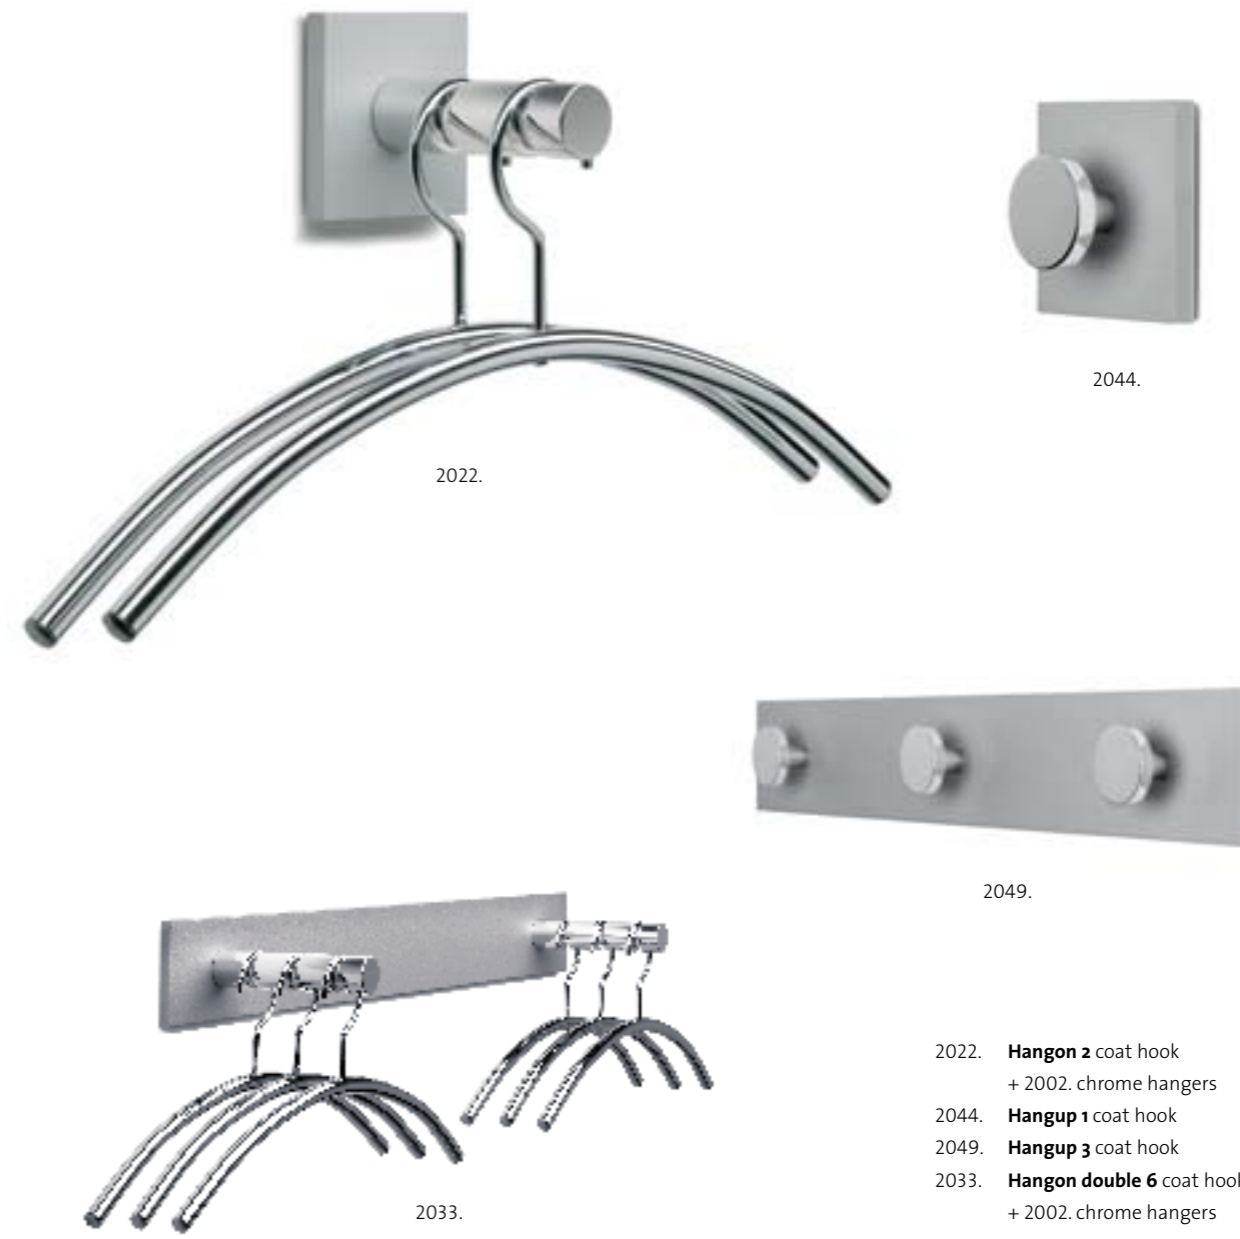

ALUMINIUM

l i n e

2001. **Standalone** coat stand
+ 2002. chrome hangers

The Aluminium line includes wardrobe products, brochure stands, tables and paper bins. The combination of polished aluminium with alusilver RAL9006 gives the Aluminium line a high-quality, attractive look. The segmented wardrobe rods ensure that coats can be hung up with plenty of space. Tables come as standard with a transparent or satin glass top. Other tops are available upon request.
Design Onno de Knegt, Ton van Deijnen, Marleen Valstar & Peter van de Water

2023.

2005.

2006.

- 2023. **Standfree** coat stand
+ 2002. chrome hangers
- 2005. **Standin** umbrella stand
(removable magnetic rain drip)
- 2006. **Nosmoking** ashtray

2024. **Standtogether** coat stand
+ 2002. chrome hangers

2022.

2044.

2049.

2033.

- 2022. **Hangon 2** coat hook
+ 2002. chrome hangers
- 2044. **Hangup 1** coat hook
- 2049. **Hangup 3** coat hook
- 2033. **Hangon double 6** coat hook
+ 2002. chrome hangers

More models see www.cascando.nl