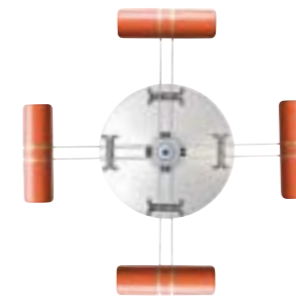

- 2106.O **Velvet** Wall 01 coat hook
- 2100.O **Velvet** Base 03 coat stand
- 2101.O **Velvet** Base 04 coat stand
- 2102.O **Velvet** Base 05 coat stand

2100.O

2101.O

VEL VET

Stylish material/colour combinations and precise details give this series of wardrobes and tables a fresh and contemporary look. The coat hooks are available in three colours, the base is made of matt anodized aluminium. Velvet tables come as standard with a transparent or satin glass top. Other tops are available upon request.

Design Marleen Valstar