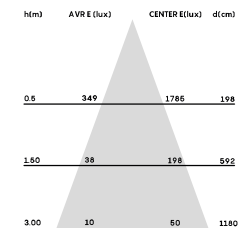

NE FOS

Sospensioni Nefos
Nefos suspensions

Cuscini Morfeo
Morfeo pillows

Tappeti Teo
Teo rugs

Suspension

M

L

AVERAGE BEAM ANGLE(100%):236.6 DEG

CE IP20 IP66

Material:
Poleasy

Finishing e colours:
IL: 110 transparent

Cable length:
2 mt white cable

Net weight:
7 kg (Nefos M)
10 kg (Nefos L)

Switch:
Connection box

Volume packaging:
0,24 mc (Nefos M)
0,45 mc (Nefos L)

Power Input:
110-270V 50/60Hz

Power Consumption:
2x32W E27 (Nefos M)
3x 32W E27 (Nefos L)

Light source:
Bulb

Characteristic:

Ceiling rose detail