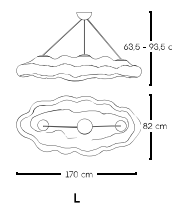

NE FOS

Sospensioni Nefos
Nefos suspensions

Cuscini Morfeo
Morfeo pillows

Tappeti Teo
Teo rugs

Suspension

M

L

AVERAGE BEAM ANGLE(100%):236.6 DEG

CE IP20 IP66

Material:
Poleasy

Finishing e colours:
IL: 110 transparent

Cable length:
2 mt white cable

Net weight:
7 kg (Nefos M)
10 kg (Nefos L)

Switch:
Connection box

Volume packaging:
0,24 mc (Nefos M)
0,45 mc (Nefos L)

Power Input:
110-270V 50/60Hz

Power Consumption:
2x32W E27 (Nefos M)
3x 32W E27 (Nefos L)

Light source:
Bulb

Characteristic:

Ceiling rose detail