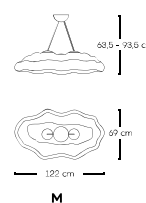

NE FOS

Sospensioni Nefos
Nefos suspensions

Cuscini Morfeo
Morfeo pillows

Tappeti Teo
Teo rugs

Suspension

M

L

AVERAGE BEAM ANGLE(100%):236.6 DEG

CE IP20 IP66

Material:
Poleasy

Finishing e colours:
IL: 110 transparent

Cable length:
2 mt white cable

Net weight:
7 kg (Nefos M)
10 kg (Nefos L)

Switch:
Connection box

Volume packaging:
0,24 mc (Nefos M)
0,45 mc (Nefos L)

Power Input:
110-270V 50/60Hz

Power Consumption:
2x32W E27 (Nefos M)
3x 32W E27 (Nefos L)

Light source:
Bulb

Characteristic:

Ceiling rose detail