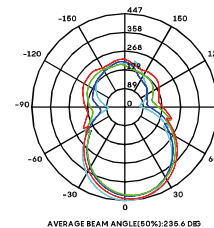

NE FOS

Sospensioni Nefos
Nefos suspensions

Cuscini Morfeo
Morfeo pillows

Tappeti Teo
Teo rugs

Suspension

M

L

AVERAGE BEAM ANGLE(100%):236.6 DEG

CE IP20 IP66

Material:
Poleasy

Finishing e colours:
IL: 110 transparent

Cable length:
2 mt white cable

Net weight:
7 kg (Nefos M)
10 kg (Nefos L)

Switch:
Connection box

Volume packaging:
0,24 mc (Nefos M)
0,45 mc (Nefos L)

Power Input:
110-270V 50/60Hz

Power Consumption:
2x32W E27 (Nefos M)
3x 32W E27 (Nefos L)

Light source:
Bulb

Characteristic:

Ceiling rose detail