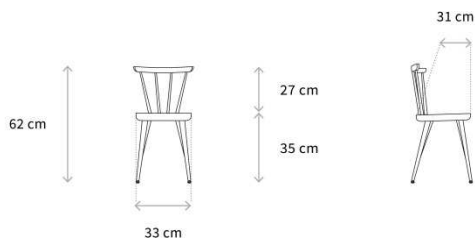

DIMENSIONS

Weight from approx. 4 kg

LINKS

WAGNER - A brand of the TOPSTAR GmbH | Augsburger Straße 29 | 86863 Langeneneufnach | TEL +49 8239 - 789 315 | FAX +49 8239 - 789 329 | export@wagner-living.de | www.wagner-living.de | 12.02.2021