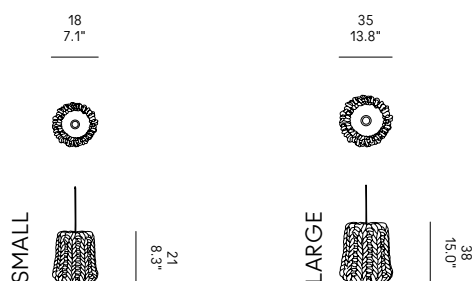

PARALUME LAMP SHADE ABAT-JOUR LAMPENSCHIRM PANTALLA	Lana lampona Raspberry red wool Laine rouge framboise Himbeerrot Wolle Lana rojo frambuesa	Lana bianco ecrù Pure white wool laine blanc pur Reinweiß Wolle Lana blanco puro	Lana grigio chiaro Light grey wool Laine gris clair Lichtgrau Wolle Lana gris claro
FILO ELETTRICO ELECTRIC WIRE FIL ÉLECTRIQUE ELEKTRISCHER DRAHT ALAMBRE ELÉCTRICO	Nero Black Noir Schwarz Negro	Rosso Red Rouge Rot Rojo	Grigio Grey Gris Grau Gris
GRANNY SMALL	CM8102-LYRE	CM8102-LYBI	CM8102-LYGR
GRANNY LARGE	CM8101-LYRE	CM8101-LYBI	CM8101-LYGR