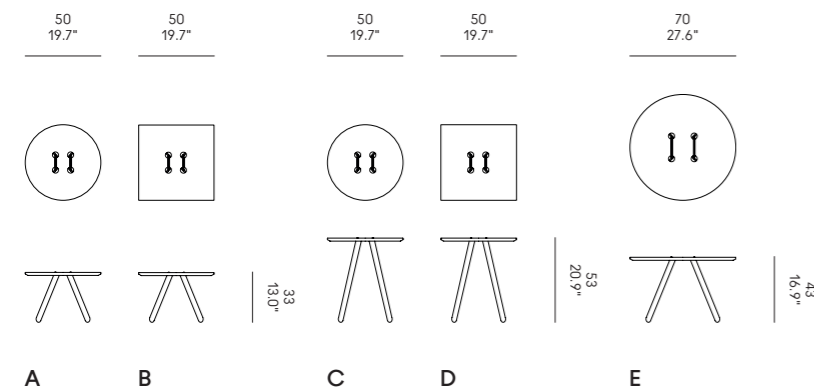

GAMBE LEGS PIEDS BEINE PATAS ↓	PIANO TOP PLATEAU TISCHPLATTE TABLERO →	Bianco (*) White Blanc Weiß Blanco RAL 9016	Rovere naturale Natural oak Chêne naturel Eiche natur Roble natural	Rovere mocha Mocha oak Chêne moka Eiche mokka Roble mocha	Noce canaletto Walnut Noyer Nussbaum Nogal
Nero Black Noir Schwarz Negro RAL 9011	A [Ø 50 H 33] TWINE TAVOLINO	CM9511-NEBI	CM9511-NERN	CM9511-NENO	CM9511-NENC
	B [50 x 50 H 33] TWINE TAVOLINO	CM9521-NEBI	CM9521-NERN	CM9521-NENO	CM9521-NENC
	C [Ø 50 H 53] TWINE TAVOLINO	CM9513-NEBI	CM9513-NERN	CM9513-NENO	CM9513-NENC
	D [50 x 50 H 53] TWINE TAVOLINO	CM9523-NEBI	CM9523-NERN	CM9523-NENO	CM9523-NENC
	E [Ø 70 H 43] TWINE TAVOLINO	CM9512-NEBI	CM9512-NERN	CM9512-NENO	CM9512-NENC
Bianco White Blanc Weiß Blanco RAL 9016	A [Ø 50 H 33] TWINE TAVOLINO	CM9511-BIBI	CM9511-BIRN	CM9511-BINO	CM9511-BINC
	B [50 x 50 H 33] TWINE TAVOLINO	CM9521-BIBI	CM9521-BIRN	CM9521-BINO	CM9521-BINC
	C [Ø 50 H 53] TWINE TAVOLINO	CM9513-BIBI	CM9513-BIRN	CM9513-BINO	CM9513-BINC
	D [50 x 50 H 53] TWINE TAVOLINO	CM9523-BIBI	CM9523-BIRN	CM9523-BINO	CM9523-BINC
	E [Ø 70 H 43] TWINE TAVOLINO	CM9512-BIBI	CM9512-BIRN	CM9512-BINO	CM9512-BINC
Verniciato bronzo antico Painted bronze antique Verni bronze antique Beschichtetes Vintage Bronze Pintado bronce antiguo	A [Ø 50 H 33] TWINE TAVOLINO	CM9511-BRBI	CM9511-BRRN	CM9511-BRNO	CM9511-BRNC
	B [50 x 50 H 33] TWINE TAVOLINO	CM9521-BRBI	CM9521-BRRN	CM9521-BRNO	CM9521-BRNC
	C [Ø 50 H 53] TWINE TAVOLINO	CM9513-BRBI	CM9513-BRRN	CM9513-BRNO	CM9513-BRNC
	D [50 x 50 H 53] TWINE TAVOLINO	CM9523-BRBI	CM9523-BRRN	CM9523-BRNO	CM9523-BRNC
	E [Ø 70 H 43] TWINE TAVOLINO	CM9512-BRBI	CM9512-BRRN	CM9512-BRNO	CM9512-BRNC