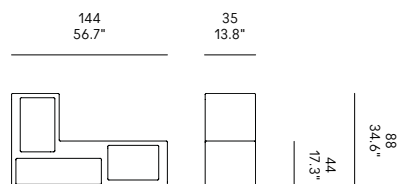

OUTDOOR

	Nero Black Noir Schwarz Negro RAL 9011	Bianco White Blanc Weiß Blanco RAL 9016	Polvere Dusty grey Gris poussière Staubgrau Gris polvo RAL 7037	Beige Beige grey Gris beige Beigegräu Gris beige RAL 7006
URBAN	CM9002-PCNE 509 €	CM9002-PCBI 509 €	CM9002-PCGP 509 €	CM9002-PCGB 509 €