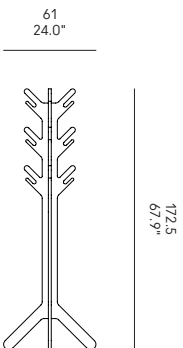

Rovere naturale Natural oak Chêne naturel Eiche natur Roble natural	Rovere moca Mocha oak Chêne moka Eiche mokka Roble moca	Rovere bianco White oak Chêne blanc Eiche weiß Roble blanco
XX	CM8885-RORN	CM8885-RONO	CM8885-ROBI