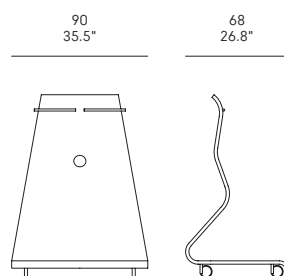

Rovere naturale Natural oak Chêne naturel Eiche natur Roble natural	Noce canaletto Walnut Noyer Nussbaum Nogal	Rovere mocha Mocha oak Chêne moka Eiche mokka Roble mocha
COBRA EU	with schuko CEE 7/7 multi-socket plug adapter	EB900RN	EB900X	EB900RM
COBRA UK	with UK multi-socket plug adapter	EB900RNUK	EB900XUK	EB900RMUK
COBRA US	with USA multi-socket plug adapter	EB900RNUS	EB900XUS	EB900RMUS