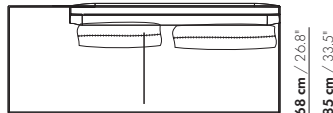

2,5-Z-D-PL/PR – cushion 95 cm / 37.4"

210 cm / 82.7"
164 cm / 64.6"