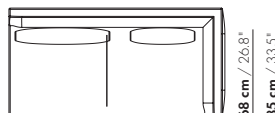

DALEY / DALEY XL (SOFT)

Niels Bendtsen 2017

COMBINED WITH
STANDARD CUSHIONS

EXAMPLE
COMBINATIONS

125 cm / 49.2"

90 cm / 35.4"

1,5-Z - cushion 100 cm / 39.4"

185 cm / 72.8"

150 cm / 59.1"

2,5-Z - 3 x cushion 50 cm / 19.7"

215 cm / 84.6"

180 cm / 70.9"

3,0-Z - 2 x cushion 75 cm / 29.5"

245 cm / 96.5"

210 cm / 82.7"

3,5-Z - 2 x cushion 75 cm / 29.5" - 2 x cushion 50 cm / 19.7"

275 cm / 108.3"

240 cm / 94.5"

4,0-Z - cushion 100 cm / 39.4" - cushion 75 cm / 29.5" - cushion 50 cm / 19.7"

168 cm / 66.1"

150 cm / 59.1"

2,5-Z-AL/AR - cushion 75 cm / 29.5" - cushion 50 cm / 19.7"

198 cm / 78"

180 cm / 70.9"

3,0-Z-AL/AR - cushion 100 cm / 39.4" - cushion 50 cm / 19.7"

228 cm / 89.8"

210 cm / 82.7"

3,5-Z-AL/AR - cushion 100 cm / 39.4" - 2 x cushion 50 cm / 19.7"

258 cm / 101.6"

240 cm / 94.5"

4,0-Z-AL/AR - 2 x cushion 100 cm / 39.4"