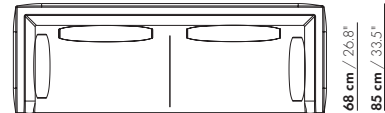

DALEY / DALEY XL (SOFT)

Niels Bendtsen 2017

COMBINED WITH
STANDARD CUSHIONS

EXAMPLE
COMBINATIONS

125 cm / 49.2"

90 cm / 35.4"

1,5-Z - cushion 100 cm / 39.4"

185 cm / 72.8"

150 cm / 59.1"

2,5-Z - 3 x cushion 50 cm / 19.7"

215 cm / 84.6"

180 cm / 70.9"

3,0-Z - 2 x cushion 75 cm / 29.5"

245 cm / 96.5"

210 cm / 82.7"

3,5-Z - 2 x cushion 75 cm / 29.5" - 2 x cushion 50 cm / 19.7"

275 cm / 108.3"

240 cm / 94.5"

4,0-Z - cushion 100 cm / 39.4" - cushion 75 cm / 29.5" - cushion 50 cm / 19.7"

168 cm / 66.1"

150 cm / 59.1"

2,5-Z-AL/AR - cushion 75 cm / 29.5" - cushion 50 cm / 19.7"

198 cm / 78"