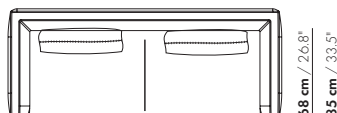

3,0-Z - 2 x cushion 65 cm / 25.6"

245 cm / 96.5"

210 cm / 82.7"