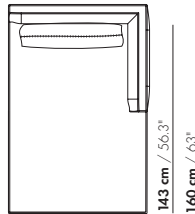

3,5-Z-E - cushion 95 cm / 37.4" - cushion 65 cm / 25.6"

240 cm / 94.5"

4,0-Z-E - 2 x cushion 95 cm / 37.4"

DALEY / DALEY XL (SOFT)

Niels Bendtsen 2017

150 cm / 59.1"
117 cm / 46.1"

2,5-Z-D-PL/PR – cushion 95 cm / 37.4"

210 cm / 82.7"
164 cm / 64.6"

3,5-Z-D-PL/PR – cushion 65 cm / 25.6"
– cushion 80 cm / 31.5"

180 cm / 70.9"
140 cm / 55.1"

3,0-Z-D-PL/PR – cushion 95 cm / 37.4"

240 cm / 94.5"
187 cm / 73.6"

4,0-Z-D-PL/PR – cushion 65 cm / 25.6"
– cushion 95 cm / 37.4"