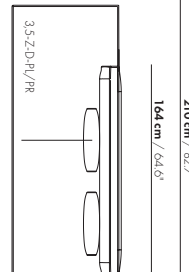

2 x cushion 50 cm / 19.7"