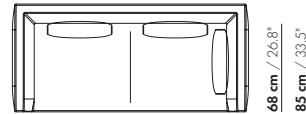

DALEY / DALEY XL (SOFT)

Niels Bendtsen 2017

COMBINED WITH
STANDARD CUSHIONS

EXAMPLE
COMBINATIONS

125 cm / 49.2"

90 cm / 35.4"

1,5-Z - cushion 100 cm / 39.4"

185 cm / 72.8"

150 cm / 59.1"

2,5-Z - 3 x cushion 50 cm / 19.7"

215 cm / 84.6"

180 cm / 70.9"

3,0-Z - 2 x cushion 75 cm / 29.5"

245 cm / 96.5"

210 cm / 82.7"

3,5-Z - 2 x cushion 75 cm / 29.5" - 2 x cushion 50 cm / 19.7"