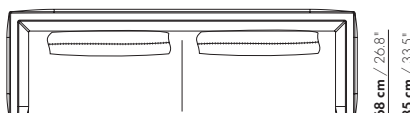

4,0-Z - 2 x cushion 95 cm / 37.4"

168 cm / 66.1"

150 cm / 59.1"