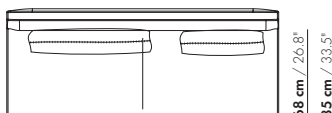

1,5-Z-E - cushion 80 cm / 31.5"

120 cm / 47.2"

2,0-Z-E - cushion 95 cm / 37.4"

150 cm / 59.1"

2,5-Z-E - cushion 80 cm / 31.5"

180 cm / 70.9"

3,0-Z-E - cushion 80 cm / 31.5" - cushion 65 cm / 25.6"

210 cm / 82.7"

3,5-Z-E - cushion 95 cm / 37.4" - cushion 65 cm / 25.6"

240 cm / 94.5"

4,0-Z-E - 2 x cushion 95 cm / 37.4"

DALEY / DALEY XL (SOFT)

Niels Bendtsen 2017

150 cm / 59.1"
117 cm / 46.1"

2,5-Z-D-PL/PR – cushion 95 cm / 37.4"