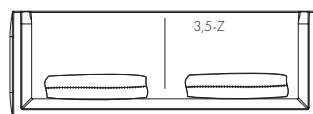

2 x cushion 80 cm / 31.5"

245 cm / 96.5"
210 cm / 82.7"