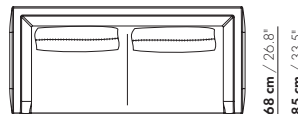

2,5-Z - 2 x cushion 65 cm / 25.6"

215 cm / 84.76"

180 cm / 70.9"