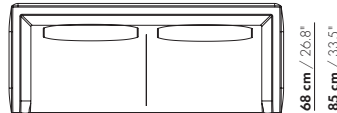

DALEY / DALEY XL (SOFT)

Niels Bendtsen 2017

COMBINED WITH
STANDARD CUSHIONS

EXAMPLE
COMBINATIONS

125 cm / 49.2"

90 cm / 35.4"

1,5-Z - cushion 100 cm / 39.4"

185 cm / 72.8"

150 cm / 59.1"

2,5-Z - 3 x cushion 50 cm / 19.7"

215 cm / 84.6"

180 cm / 70.9"

3,0-Z - 2 x cushion 75 cm / 29.5"

245 cm / 96.5"

210 cm / 82.7"

3,5-Z - 2 x cushion 75 cm / 29.5" - 2 x cushion 50 cm / 19.7"