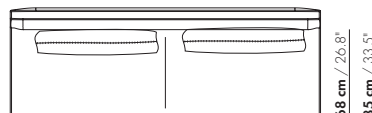

1,5-Z-E - cushion 80 cm / 31.5"

120 cm / 47.2"

2,0-Z-E - cushion 95 cm / 37.4"

150 cm / 59.1"

2,5-Z-E - cushion 80 cm / 31.5"

180 cm / 70.9"

3,0-Z-E - cushion 80 cm / 31.5" - cushion 65 cm / 25.6"

210 cm / 82.7"

3,5-Z-E - cushion 95 cm / 37.4" - cushion 65 cm / 25.6"

240 cm / 94.5"

4,0-Z-E - 2 x cushion 95 cm / 37.4"

DALEY / DALEY XL (SOFT)

Niels Bendtsen 2017

150 cm / 59.1"
117 cm / 46.1"

2,5-Z-D-PL/PR – cushion 95 cm / 37.4"