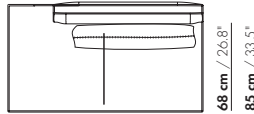

1,5-Z-E - cushion 80 cm / 31.5"

120 cm / 47.2"

2,0-Z-E - cushion 95 cm / 37.4"

150 cm / 59.1"

2,5-Z-E - cushion 80 cm / 31.5"

180 cm / 70.9"

3,0-Z-E - cushion 80 cm / 31.5" - cushion 65 cm / 25.6"

210 cm / 82.7"

3,5-Z-E - cushion 95 cm / 37.4" - cushion 65 cm / 25.6"

240 cm / 94.5"

4,0-Z-E - 2 x cushion 95 cm / 37.4"

DALEY / DALEY XL (SOFT)

Niels Bendtsen 2017

150 cm / 59.1"
117 cm / 46.1"

2,5-Z-D-PL/PR – cushion 95 cm / 37.4"