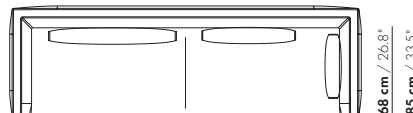

DALEY / DALEY XL (SOFT)

Niels Bendtsen 2017

COMBINED WITH
STANDARD CUSHIONS

EXAMPLE
COMBINATIONS

125 cm / 49.2"

90 cm / 35.4"

1,5-Z - cushion 100 cm / 39.4"

185 cm / 72.8"

150 cm / 59.1"

2,5-Z - 3 x cushion 50 cm / 19.7"

215 cm / 84.6"

180 cm / 70.9"

3,0-Z - 2 x cushion 75 cm / 29.5"

245 cm / 96.5"

210 cm / 82.7"

3,5-Z - 2 x cushion 75 cm / 29.5" - 2 x cushion 50 cm / 19.7"

275 cm / 108.3"

240 cm / 94.5"

4,0-Z - cushion 100 cm / 39.4" - cushion 75 cm / 29.5" - cushion 50 cm / 19.7"

168 cm / 66.1"

150 cm / 59.1"

2,5-Z-AL/AR - cushion 75 cm / 29.5" - cushion 50 cm / 19.7"

198 cm / 78"