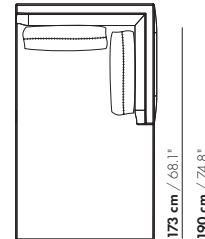

CHL-190-AL/AR – 2 x cushion 65 cm / 25.6"

COMBINED WITH
STANDARD - AND
EASY CUSHIONS

EXAMPLE
COMBINATIONS