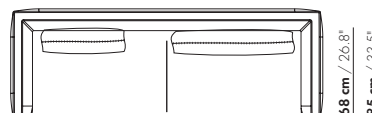

DALEY / DALEY XL (SOFT)

Niels Bendtsen 2017

COMBINED WITH
EASY CUSHIONS

EXAMPLE
COMBINATIONS

125 cm / 49.2"

90 cm / 35.4"

1,5-Z - cushion 80 cm / 31.5"

185 cm / 72.8"

150 cm / 59.1"

2,5-Z - 2 x cushion 65 cm / 25.6"

215 cm / 84.76"

180 cm / 70.9"

3,0-Z - 2 x cushion 65 cm / 25.6"

245 cm / 96.5"

210 cm / 82.7"

3,5-Z - cushion 65 cm / 25.6" - cushion 95 cm / 37.4"