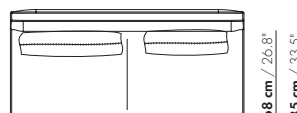

1,5-Z-E - cushion 80 cm / 31.5"

120 cm / 47.2"

2,0-Z-E - cushion 95 cm / 37.4"

150 cm / 59.1"

2,5-Z-E - cushion 80 cm / 31.5"

180 cm / 70.9"

3,0-Z-E - cushion 80 cm / 31.5" - cushion 65 cm / 25.6"

210 cm / 82.7"

3,5-Z-E - cushion 95 cm / 37.4" - cushion 65 cm / 25.6"

240 cm / 94.5"

4,0-Z-E - 2 x cushion 95 cm / 37.4"

DALEY / DALEY XL (SOFT)

Niels Bendtsen 2017

150 cm / 59.1"
117 cm / 46.1"

2,5-Z-D-PL/PR – cushion 95 cm / 37.4"