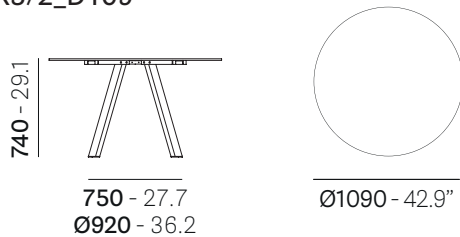

• ARK5/2_D109

THICKNESS TOP

	SOLID LAMINATE		LAMINATE
	10mm - 0.39"	12mm - 0.47"	20mm - 0.79"
Disassembled Da assemblare	mc 0,211 ft³ 7.4	kg 30,6 lb 67,5	kg 33,5 lb 73.8
		kg 30,9 lb 68.1